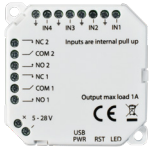

Meet the frients

A friendly addition to the home

IO Module - Bring your wired devices online

With the friendly IO Module, you can connect your wired devices to your smart home. Connect devices to the inputs to trigger events. By connecting them to the outputs, you can enable appliances to respond to events.